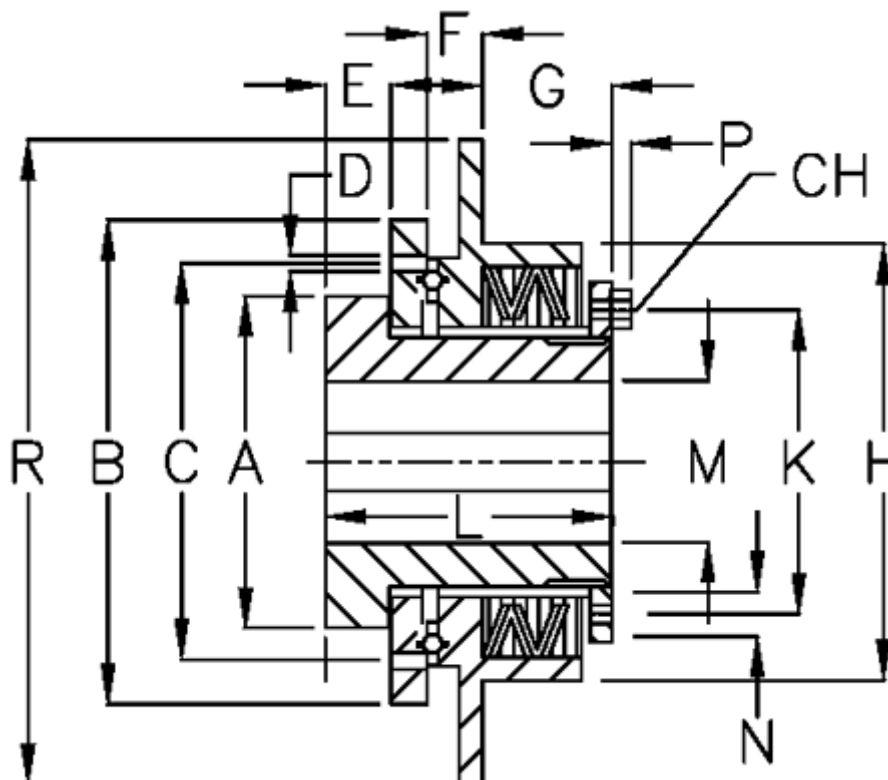

Data Sheet

Article number: 46952014

Description: Safeguard mini E 20 LL

Measures

A	= 36	F	= 6.0	P	= 3.0
B	= 55	G	= 22.0	R	= 80
C	= 46	H	= 53		
CH	= 7	K	= 38		
D	= 6xM5	L	= 50		
Disc spring mounting	= 3x1L	M max	= 20		
Disc spring version	= LL - heavy	M min	= 7		
E	= 12.0	N	= $\varnothing 3$		